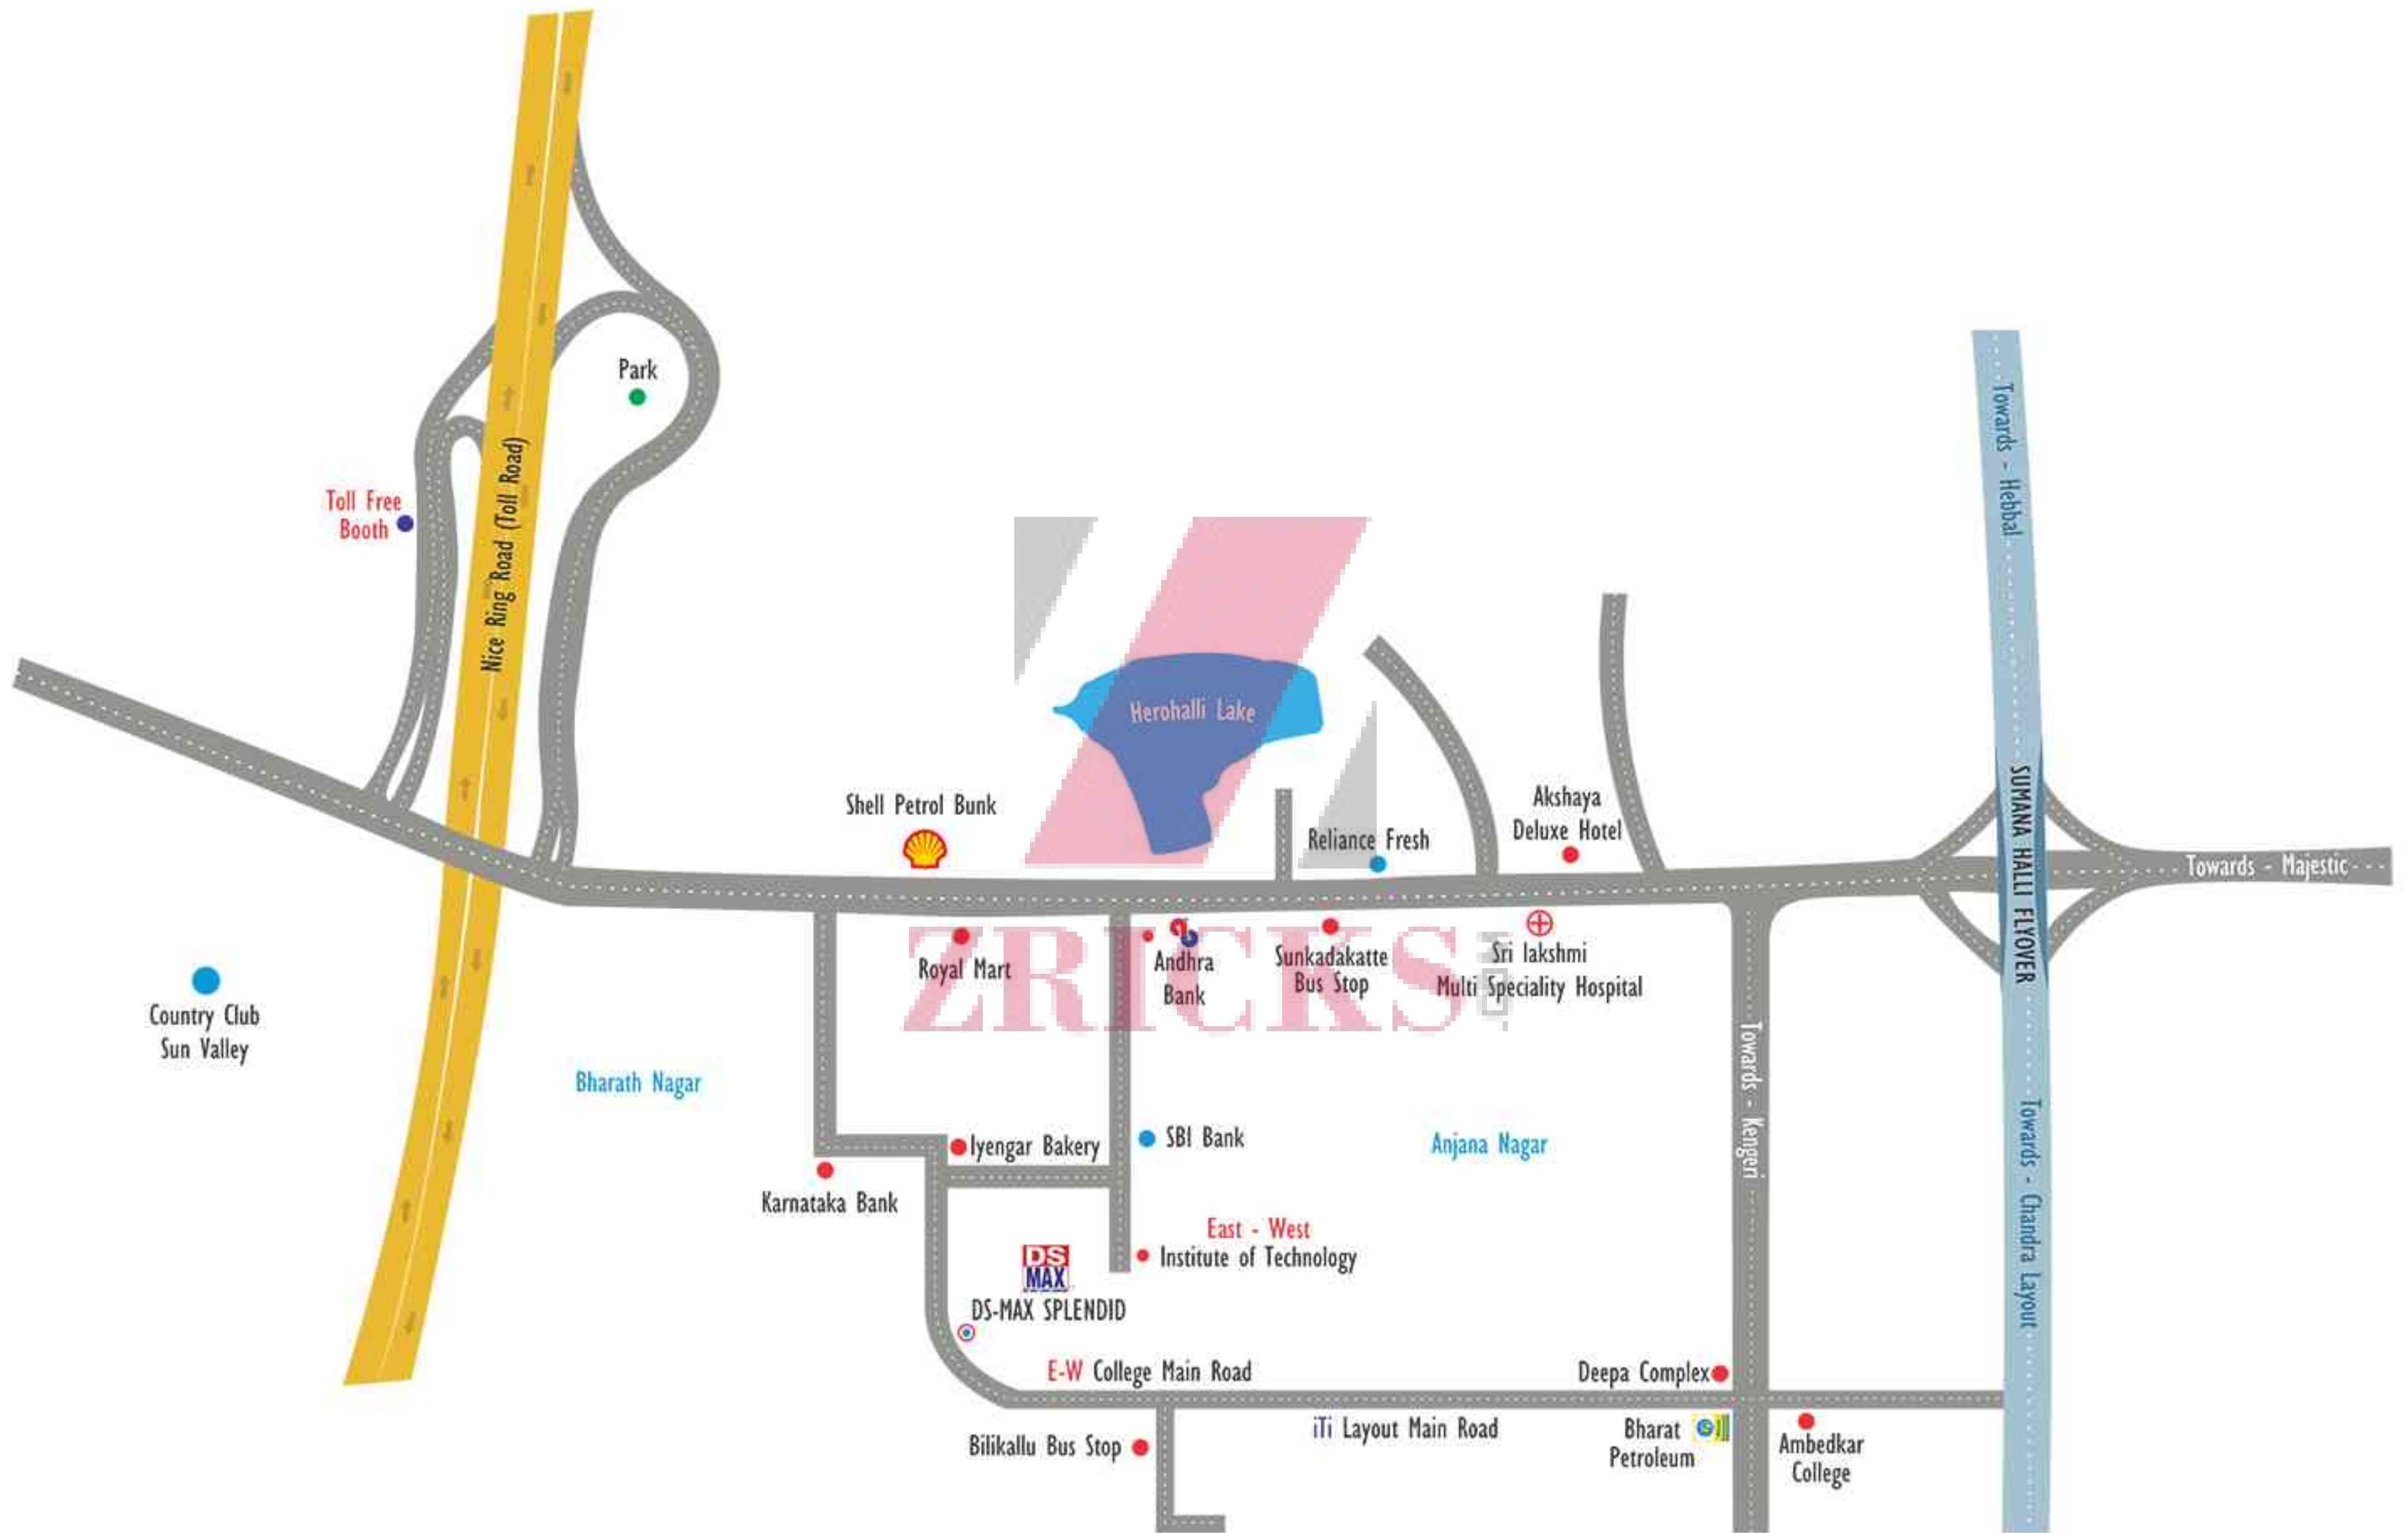

TRUCKS

ISMAN
SUKSES

ZRICKS

Toll Free Booth

Park

Nice Ring Road (Toll Road)

Herohalli Lake

Shell Petrol Bunk

Reliance Fresh

Akshaya Deluxe Hotel

Towards - Hebbal

SUMANA HALLI FLYOVER

Towards - Majestic

Country Club Sun Valley

Bharath Nagar

Royal Mart

Andhra Bank

Sunkadakatte Bus Stop

Sri lakshmi Multi Speciality Hospital

Towards - Kengeri

Towards - Chandra Layout

Karnataka Bank

Iyengar Bakery

SBI Bank